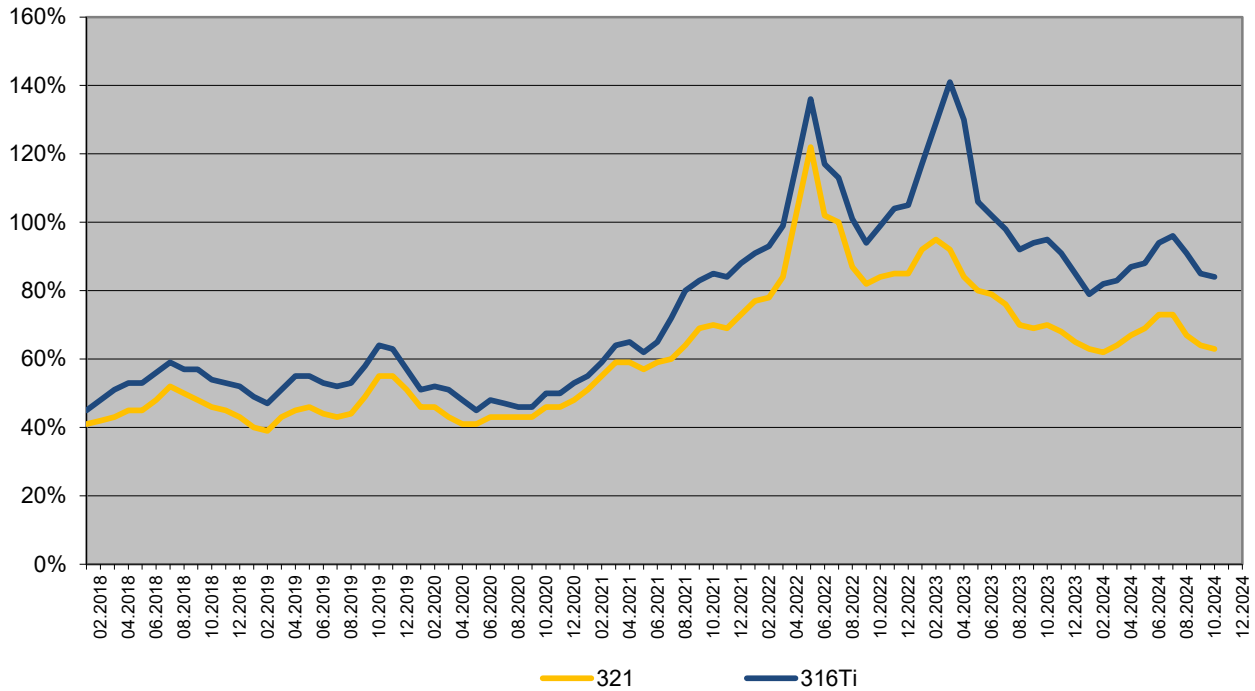

Equipment

Materials	321	316Ti
2024-10	63%	84%
2024-09	64%	85%

2024

	Jan	Feb	Mar	Apr	May	June	July	Aug	Sep	Oct	Nov	Dec
321	63%	62%	64%	67%	69%	73%	73%	67%	64%	63%		
316Ti	79%	82%	83%	87%	88%	94%	96%	91%	85%	84%		

2023

	Jan	Feb	Mar	Apr	May	June	July	Aug	Sep	Oct	Nov	Dec
321	92%	95%	92%	84%	80%	79%	76%	70%	69%	70%	68%	65%
316Ti	117%	129%	141%	130%	106%	102%	98%	92%	94%	95%	91%	85%

rff Rohr Flansch Fitting
Handels GmbH