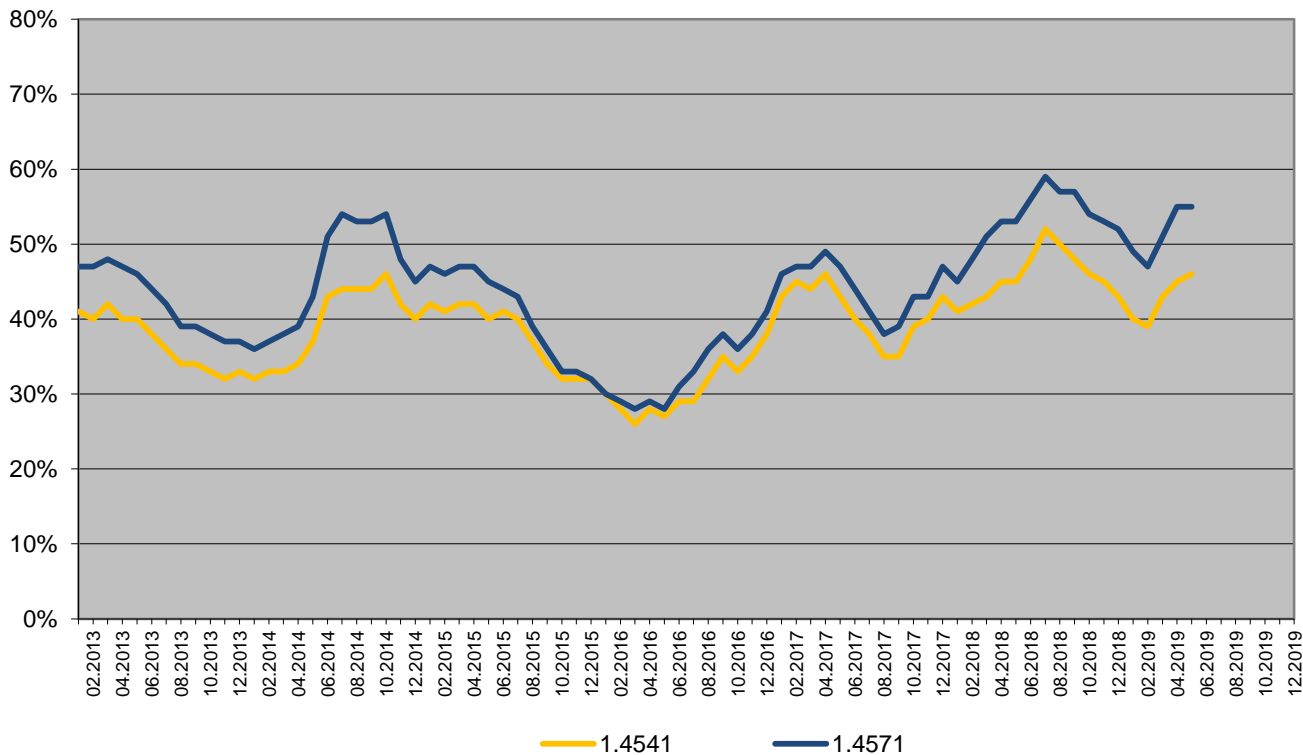

Rohrzubehör

Werkstoffe	1.4541	1.4571
Mai 2019	46%	55%
April 2019	45%	55%

2019

	Jan	Feb	Mrz	Apr	Mai	Jun	Jul	Aug	Sep	Okt	Nov	Dez
1.4541	40%	39%	43%	45%	46%							
1.4571	49%	47%	51%	55%	55%							

2018

	Jan	Feb	Mrz	Apr	Mai	Jun	Jul	Aug	Sep	Okt	Nov	Dez
1.4541	41%	42%	43%	45%	45%	48%	52%	50%	48%	46%	45%	43%
1.4571	45%	48%	51%	53%	53%	56%	59%	57%	57%	54%	53%	52%